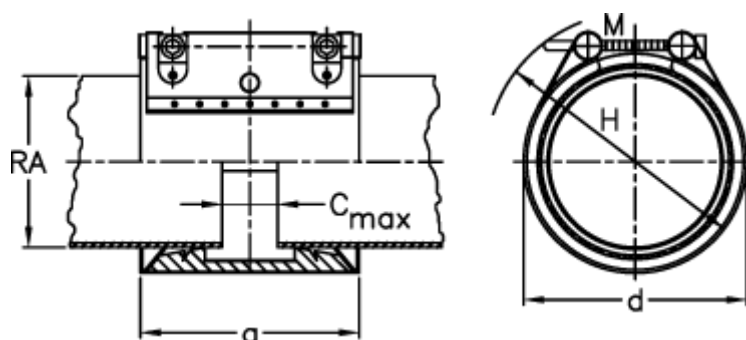

Data Sheet

Article number: 025798600042

Description: Norma Connect pipe coupling
GRIP E W5 Ø=42,4 NBR, 16 bar

Measures

a = 62.4

C max with insertion band = 8

d = 65

H = 85

M (screw) = M8

Nominal pressure (bar) = 16

RA = 42.4

RA min-RA max = 39,5-42,9

Weight a piece = 0.6